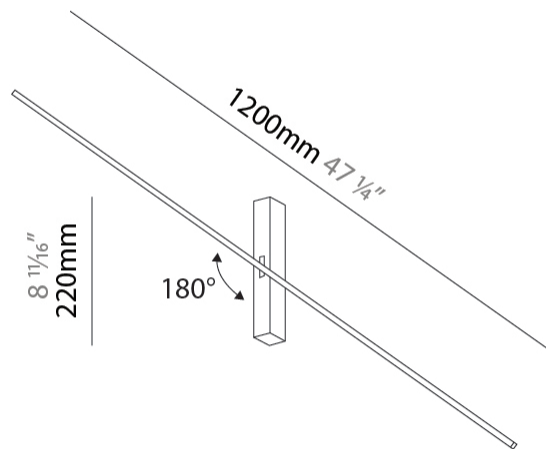

JUST BLACK LINE SURFACE

A33302-

base number LED
Dimming

1. To build a product code in our configurator select the specify button on the base model # product page
2. To build a manual product code on this datasheet choose from the options listed below in blue font and add the suffix to the base model #

GENERAL

Series: Just Black Line
Brand: Prolicht
Division: Architectural
Mounting Type: Surface
Mounting Location: Wall
Subcategory: Wall Effect

PHYSICAL

Shape: Rectangle
Length (mm): 1200
Length (in): 47 3/4
Width (mm): 30
Width (in): 1 3/16
Height (mm): 220
Height (in): 8 2/3
Light Distribution: Indirect
Fixture Finish: BLK
Fixture Material: Aluminum

ELECTRICAL

Lamp Type: LED (Zhaga Standard)
Input Wattage (W): 14.5
Total Output Wattage (W): 12.7
[Dimming: Non-Dimmable](#)
Driver Included: Yes
Driver Location: Integrated
Driver Type: Constant Current - Universal
Driver Class: Class 2
Input Voltage (V): 120 - 277
Constant Current (mA): 550
Upon Request: Tri-Mode Dimming

LED

Color Temperature (°K): 3000
Max. Delivered Lumen (lm): 736
CRI: >80 CRI
Lamp Life (hrs): 50000

OPTICAL

Beam Angle: 178
Adjustability: Fixed

RATINGS AND CERTIFICATIONS

Certified By: CSA Certified to UL and CSA Standards
IP rating: IP20

PROJECT
TYPE
SPECIFIER
QUANTITY
DATE